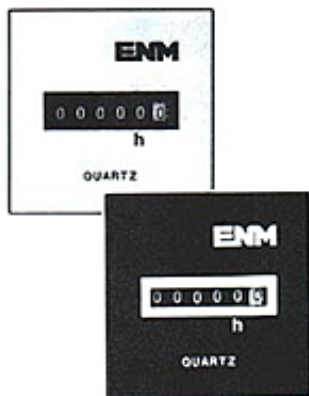

Item # T50E113 T50 Square Mount Quartz AC Hour Meter - Brushed Aluminum

T50 Square Mount Quartz AC Hour Meter - Brushed Aluminum

T50 Square Mount Quartz AC Hour Meter - Brushed Aluminum

Specifications

Series	T50
Display	6-Digit
Voltage	230 V AC
Reset	None
Size	2.05W x 2.05H x 1.51D Inch
Face Size	2.05W x 2.05H Inch
Weight	2 oz.
Mounting Style	4-Hole Square
Power	Less than 0.4 W